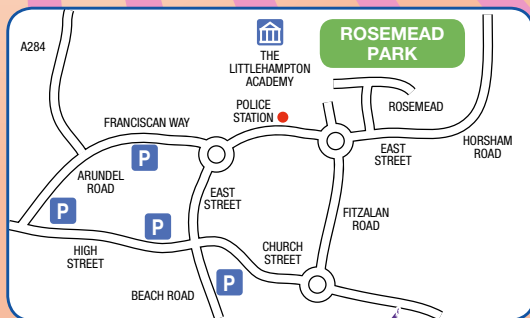

15TH LITTLEHAMPTON

FREE EVENT

Town Show & Family Fun Day

SATURDAY 9TH SEPTEMBER

12-5PM

ROSEMEAD PARK

OFF FITZALAN ROAD, BN17 6ED

HORTICULTURAL & CRAFT SHOW

THE TRIBUTE SHOW

Event sponsored by

and supported by

NO PARKING AT ROSEMEAD PARK
(limited) at Littlehampton Academy
via Fitzalan Road or Pay & Display
Town Centre Car Parks
(approx 5 mins walk)

www.visitlittlehampton.co.uk

WVTA WICK VILLAGE
TRADERS
ASSOCIATION

To enter the
Town Show

Craft and Horticultural Show
pick up a programme from the Manor
House reception, various shops or
download a copy from our website
www.littlehampton-tc.gov.uk